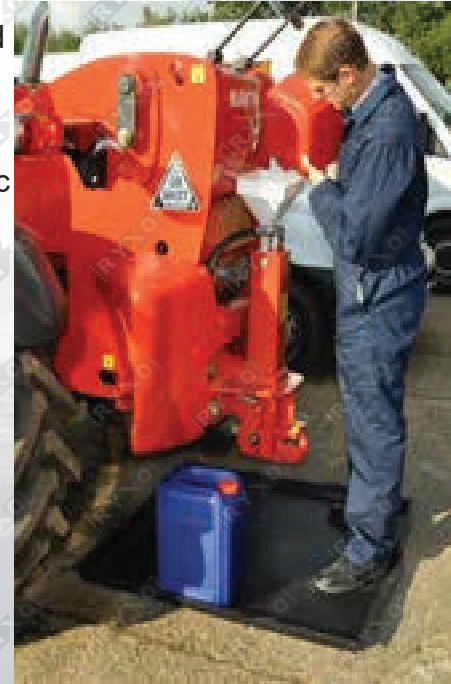

## SPILL TRAYS V/S DRIP TRAYS

Spill Trays are ideal for catching minor leaks and spills in the work place and are great for storing smaller drums and containers. Compact and lightweight they can fit into small areas, are robust, easy to clean and compatible with most liquids. Its available with grid and without grid. Made from HDPE plastic

Drip trays are often used beneath equipment liable to small leaks, such as pumps, in process buildings and are effectively Mini-Spill Pallet.

They are intended to prevent the spread of toxic or flammable liquids to other areas. Ideal for use in a liquid dispensing work area, as a laboratory or vehicle and equipment leak tray our extensive range of spill trays and Drip Trays are available in a range of sizes to suit different applications..

## TRAY FEATURES

- Made from plastic for strength & Flexibility
- Flexible side walls reform after compression
- Machinery can be easily pushed into tray
- Optional grids to keep containers clear of contamination

## DEEP TRAY FEATURES

- High sides for maximum containment to reduce over-swell
- Large surface area to reduce risk of ground contamination
- Ideal as a safe, contained decanting and filling area
- Easy to clean
- For indoor & outdoor use
- Can be stacked for easy storage